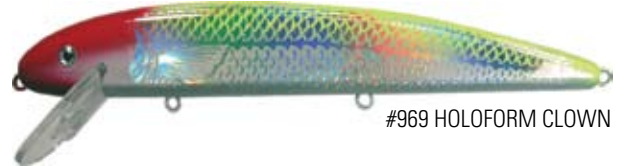

#923 HOLOFORM SUPERMAN

#09 SMALLMOUTH BASS

#53 FIRE BELLY

#949 HOLOFORM GLITTER WALLEYE

#12 FIRE TIGER

#80 PUMPKIN SEED

#969 HOLOFORM CLOWN

#16 GLITTER PERCH

#103 NIGHT SHINER

#991 HOLOFORM DARTER

#18 TENNESSEE SHAD

#900 HOLOFORM GOLDEN SHINER

MUSKY MANIA COLORS

AVAILABLE ON THE JAKE™, ERNIE™, LI'L ERNIE™, BURT™ AND MAGIC MAKER™